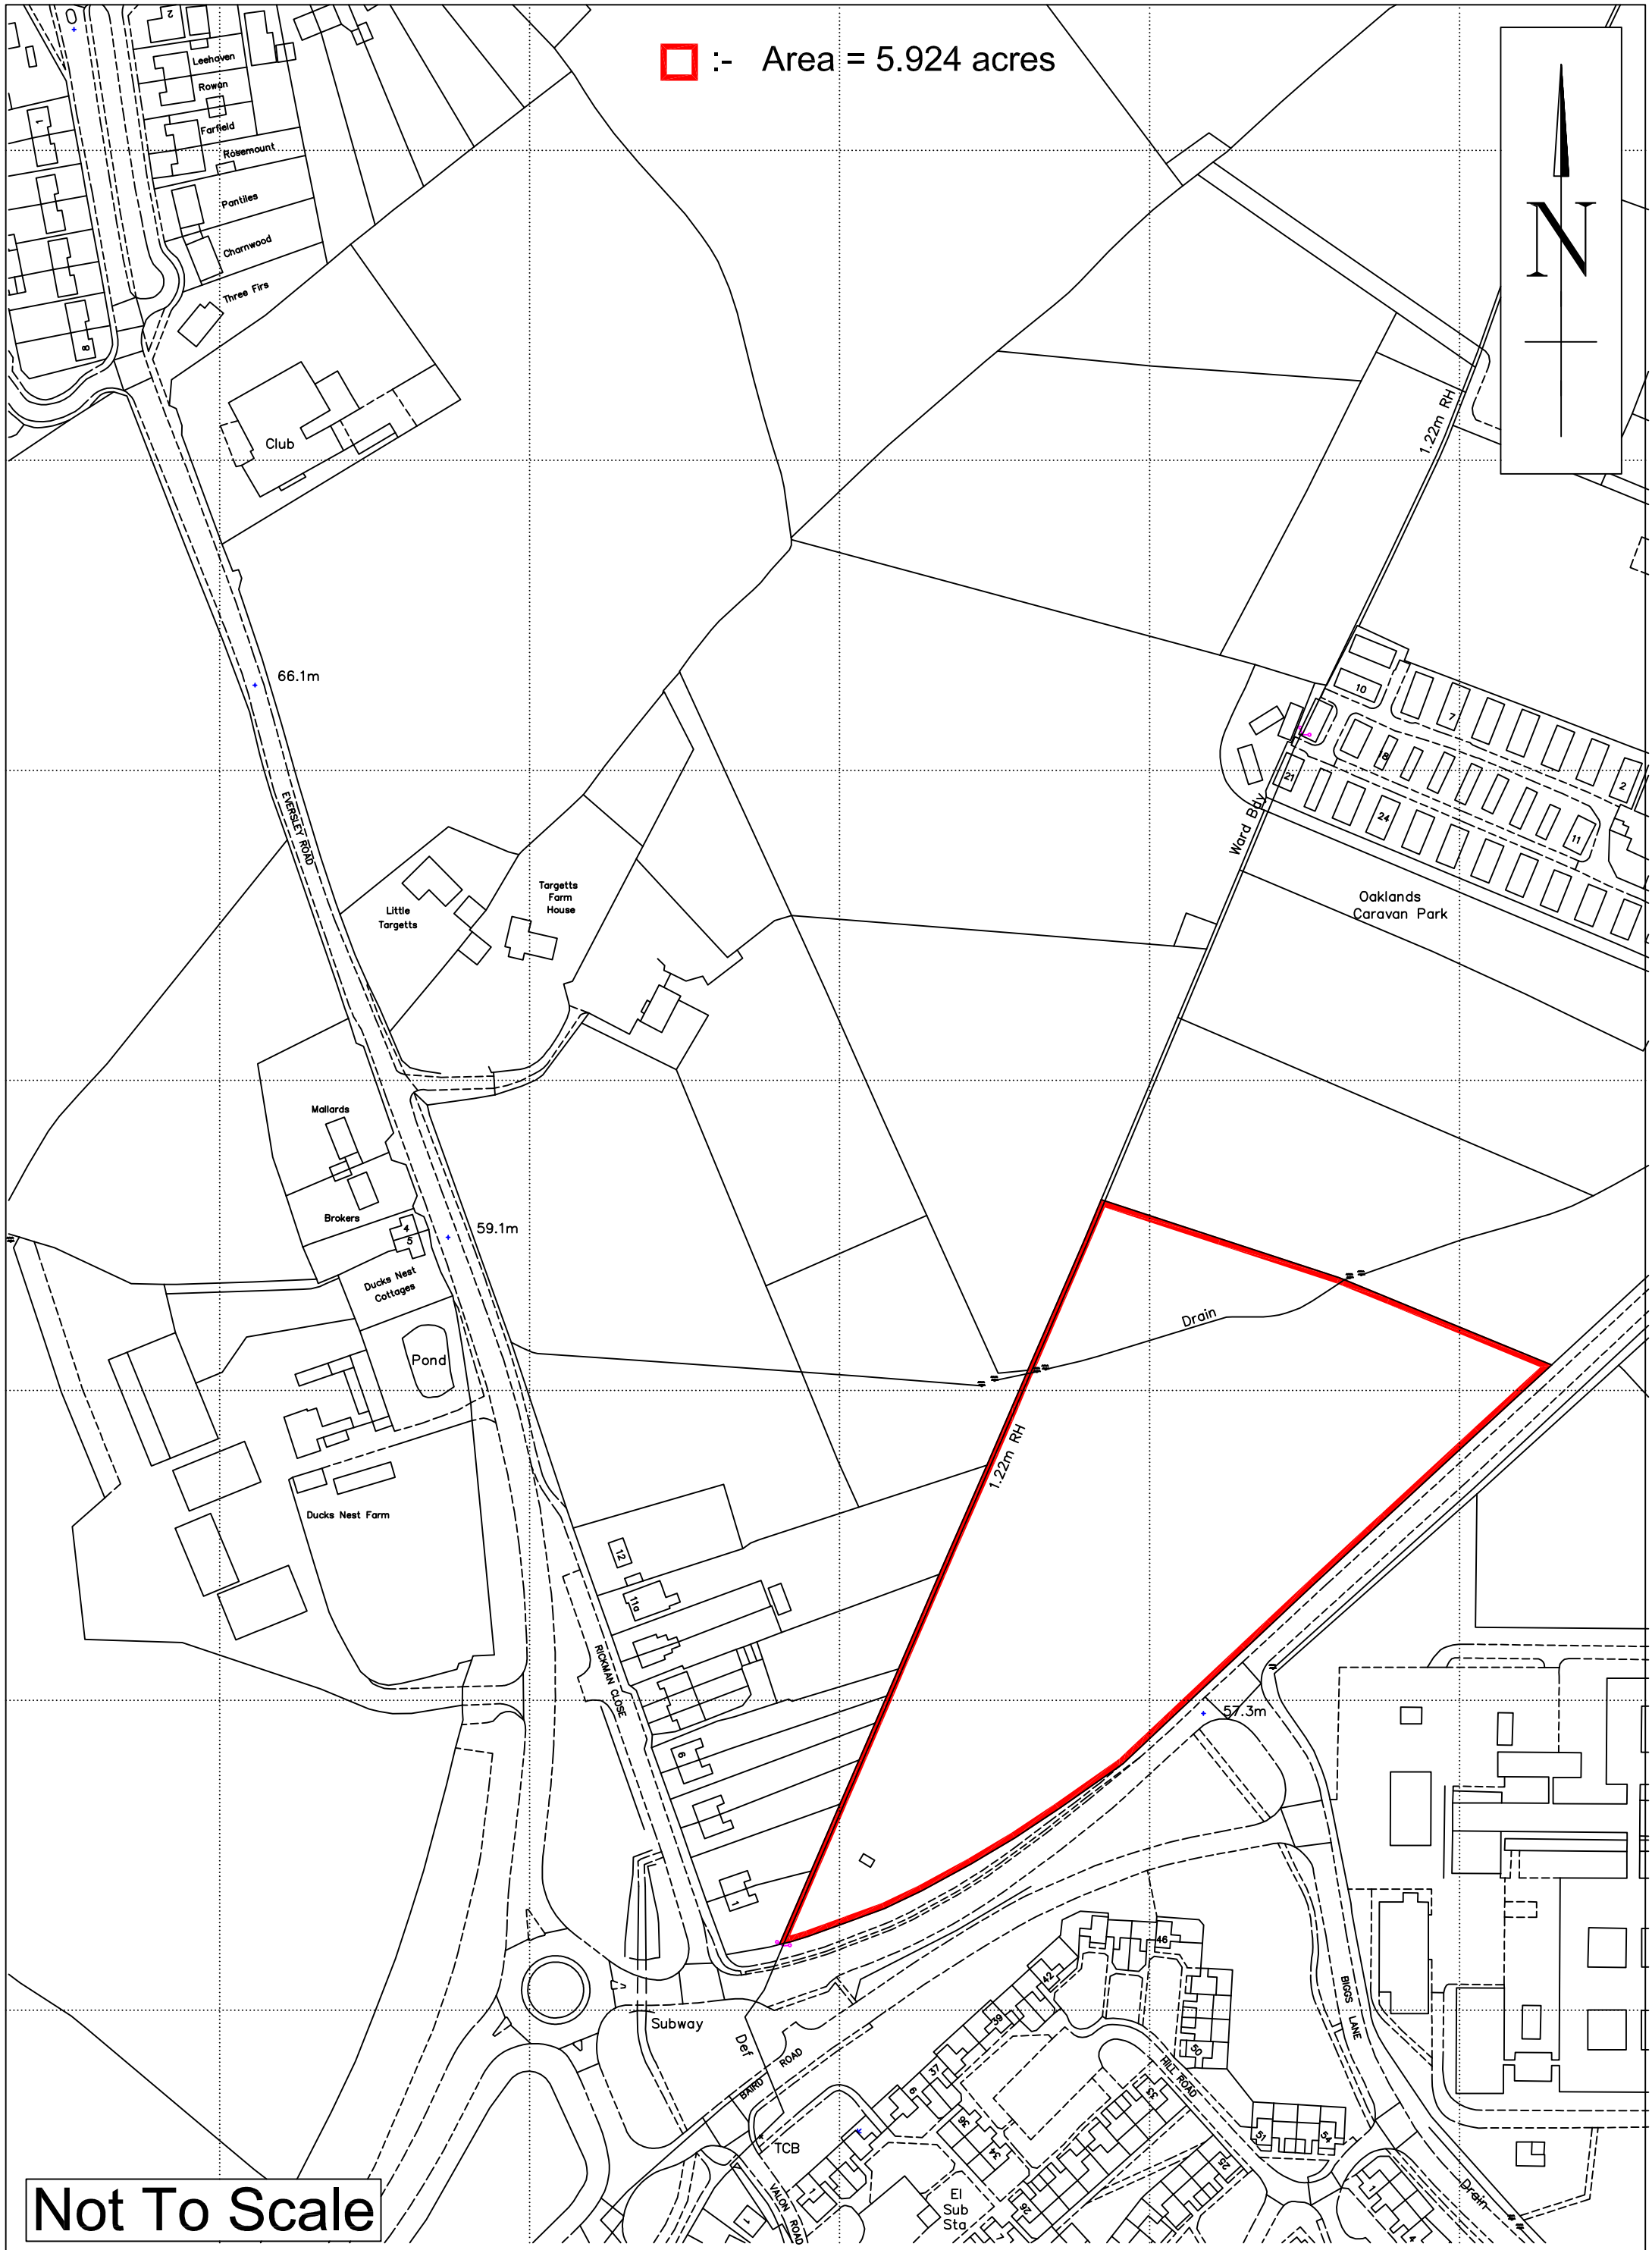

# Land off Langley Common Road, Arborfield, Reading, RG2 9PR

 :- Area = 5.924 acres

**Not To Scale**